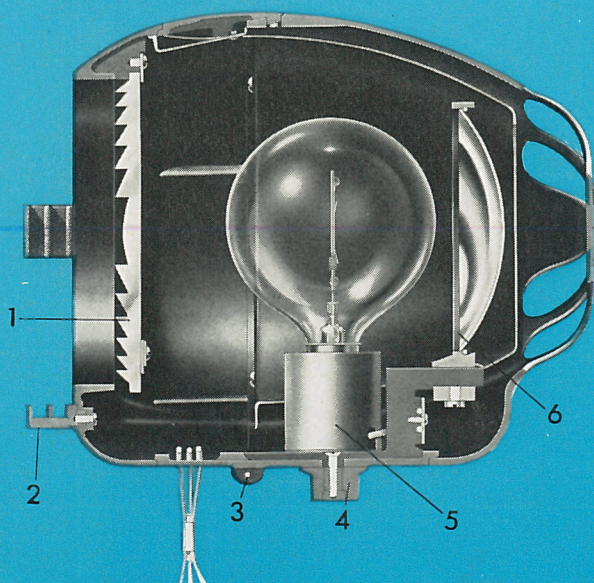

## Patt 123, Patt 123W, 250/500 Watt

This compact spotlight provides a circular soft-edged beam completely free of filament striation. The beam spread is variable between wide limits by a simple slide focus; alternatively lead-screw focussing is available.

The light is collected by a recessed 6-in. diameter short focus Fresnel lens supplemented by a spherical reflector. The beam spread can be contained by a four-sided rotatable barndoor attachment which can be added to the front colour frame runners.

This spotlight is recommended for highlighting on small stages, for photographic studios and for display and exhibition work. For close range applications the wide angle model, Patt 123W, is available. The clean and simple lines make this spotlight acceptable where concealment is impossible.

1. 6-in. diameter short focus Fresnel lens; coloured on Patt 123/C
2. Double runners for colour frame and/or barndoor attachment
3. Hinged lens front and lamp tray for interior access
4. Locking knob for slide focussing of lampholder and reflector tray; replaced by lead-screw drive with front knob on Patt 123/LS
5. Medium prefocus lampholder
6. 4½-in. diameter spherical reflector