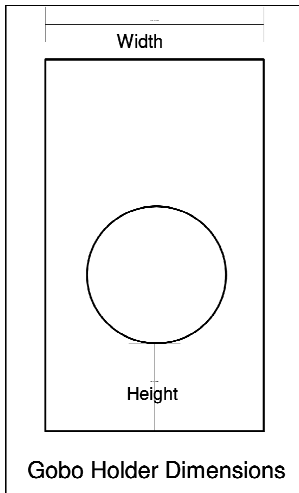

Gobo Holders

We have a quantity of Gobo Holders many of which have no reference number or marking as to which lantern they will fit. They are listed below with what information we have as well as the critical dimensions - width and the height of the aperture from the bottom of the holder.

Markings (if any)	Width	Height	Gobo size	Aperture size	Quantity available
Harmony			B		4
Harmony / Prelude			A		2
GH23			A		2
Cadenza			A		2
	105	42	A		3
	105	20		72	2
	105	25	A		1
	108	15	A		6
	108	12	A		2
	108	12	B		3
	108	12	B		10
	108	15	A		4
	112	20		72	1
	113	20	A		2
	113	25	A		2
	115	49		65	6
	115	20	A		3
	115	25	A		1
	115	11	A		12
	115	23	A		4
	115	25	A		4
	115	20	A		7