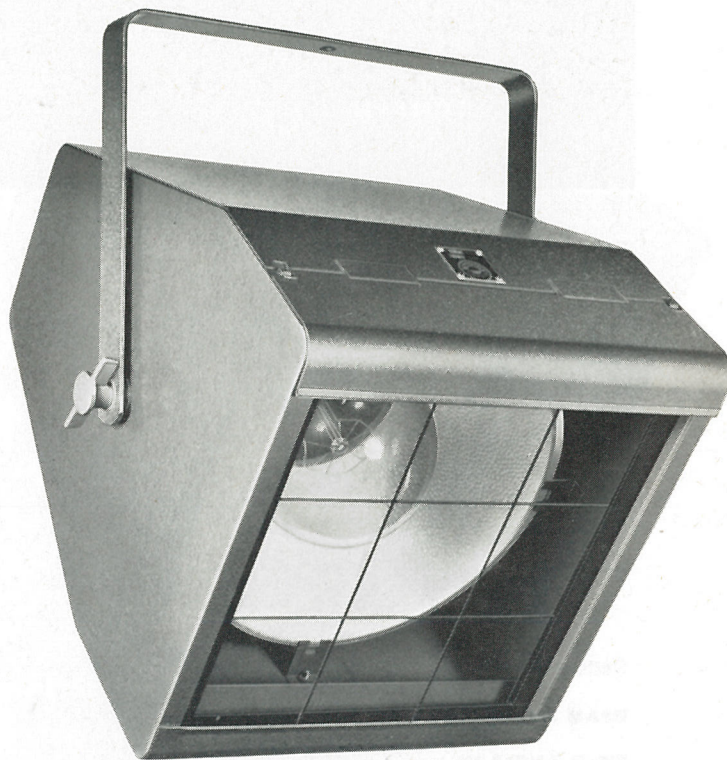

# FLOODLIGHTS

## Patt 60 300/500 Watt

This floodlight provides a wash of light over a large area. A single or double row of these units are recommended for even colour lighting of a flat cyclorama in a small or medium sized theatre.

Some single units should be available as portable equipment for lighting door and window backings on all but the smallest of enclosed stages.

Other applications include sidelighting of vertical-fold curtains in cinemas and clubs.

1. G.E.S. porcelain lampholder
2. 10½-in dia. etched anodised aluminium reflector
3. Double colour frame runners within the housing
4. Spring closed hinged lid