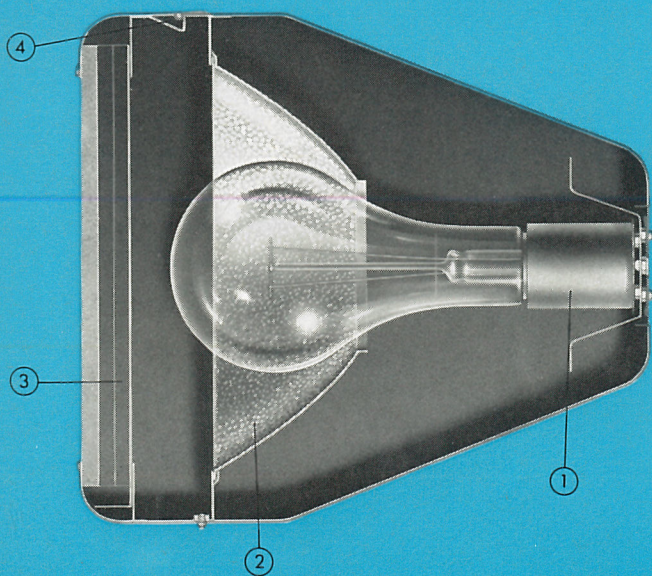

## Patt 60 300/500 Watt

This floodlight provides a wash of light over a large area. A single or double row of these units are recommended for even colour lighting of a flat cyclorama in a small or medium sized theatre.

Some single units should be available as portable equipment for lighting door and window backings on all but the smallest of enclosed stages.

Other applications include sidelighting of vertical-fold curtains in cinemas and clubs.

1. G.E.S. porcelain lampholder
2. 10½-in dia. etched anodised aluminium reflector
3. Double colour frame runners within the housing
4. Spring closed hinged lid